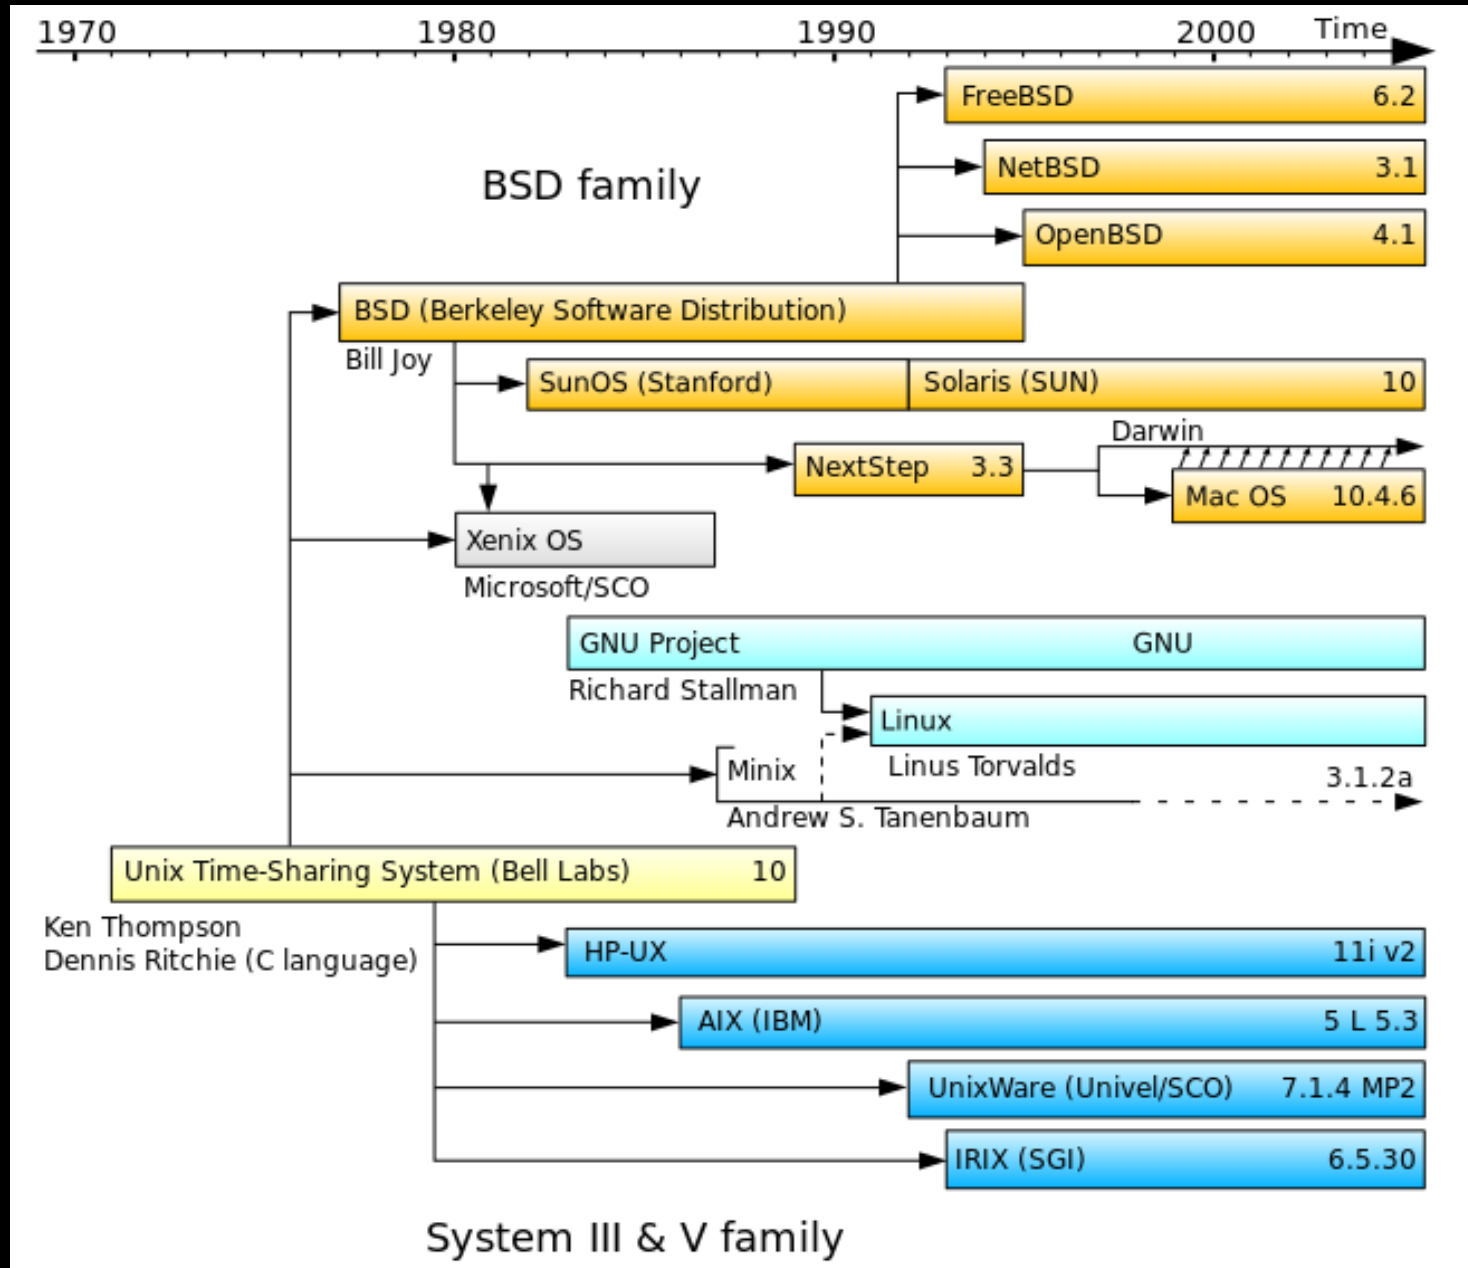

Taskbar:

Start Search | Windows Media Pla...

System Tray: 11:05 AM

MS Windows 7

The image shows a Windows 7 desktop environment. The desktop background is the standard Windows 7 logo wallpaper. In the top-left corner, there is a Recycle Bin icon. The Start menu is open, displaying a list of applications and system tools on the left, and a user profile section on the right. The user profile section includes the name 'Taimur Asad' and links to Documents, Pictures, Music, Games, Computer, Control Panel, Devices and Printers, Default Programs, Help and Support, and Windows Security. At the bottom of the Start menu is a search bar with the text 'Search programs and files' and a 'Log off' button. An 'About Windows' dialog box is open in the top-right corner, displaying the Windows 7 logo and the text 'Windows 7 Ultimate'. Below the logo, it shows 'Microsoft Windows Version 6.1 (Build 7600)' and 'Copyright © 2009 Microsoft Corporation. All rights reserved.' It also includes a copyright notice and a link to the 'Microsoft Software License Terms'. The user name 'Taimur Asad' is listed at the bottom of the dialog box. An 'OK' button is located at the bottom right of the dialog box. The taskbar at the bottom of the screen shows several icons, including the Start button, Internet Explorer, File Explorer, and a media player. The system tray in the bottom-right corner shows the time '5:57 PM' and the date '7/23/2009'.

Использование	Скорость	Максимальная скорость:
12%	2,64 ГГц	Сокетов:
Процессы	Потоки	Ядра:
95	1725	57501
Время работы		Логических процессоров:
44:10:57:00		Виртуализация:
		Поддержка Hyper-V:
		Кэш L1:
		Кэш L2:
		Кэш L3:

Меньше | Открыть монитор ресурсов

21:48
08.11.2017

MS Windows 10

Графічна історія Unix-подібних ОС

Найбільш розповсюджені дистрибутиви:

Debian GNU/Linux

Ubuntu

Linux Mint

openSUSE

Fedora

Mageia

Slackware

Gentoo

Arch Linux

CentOS

Enterprise Linux Red Hat